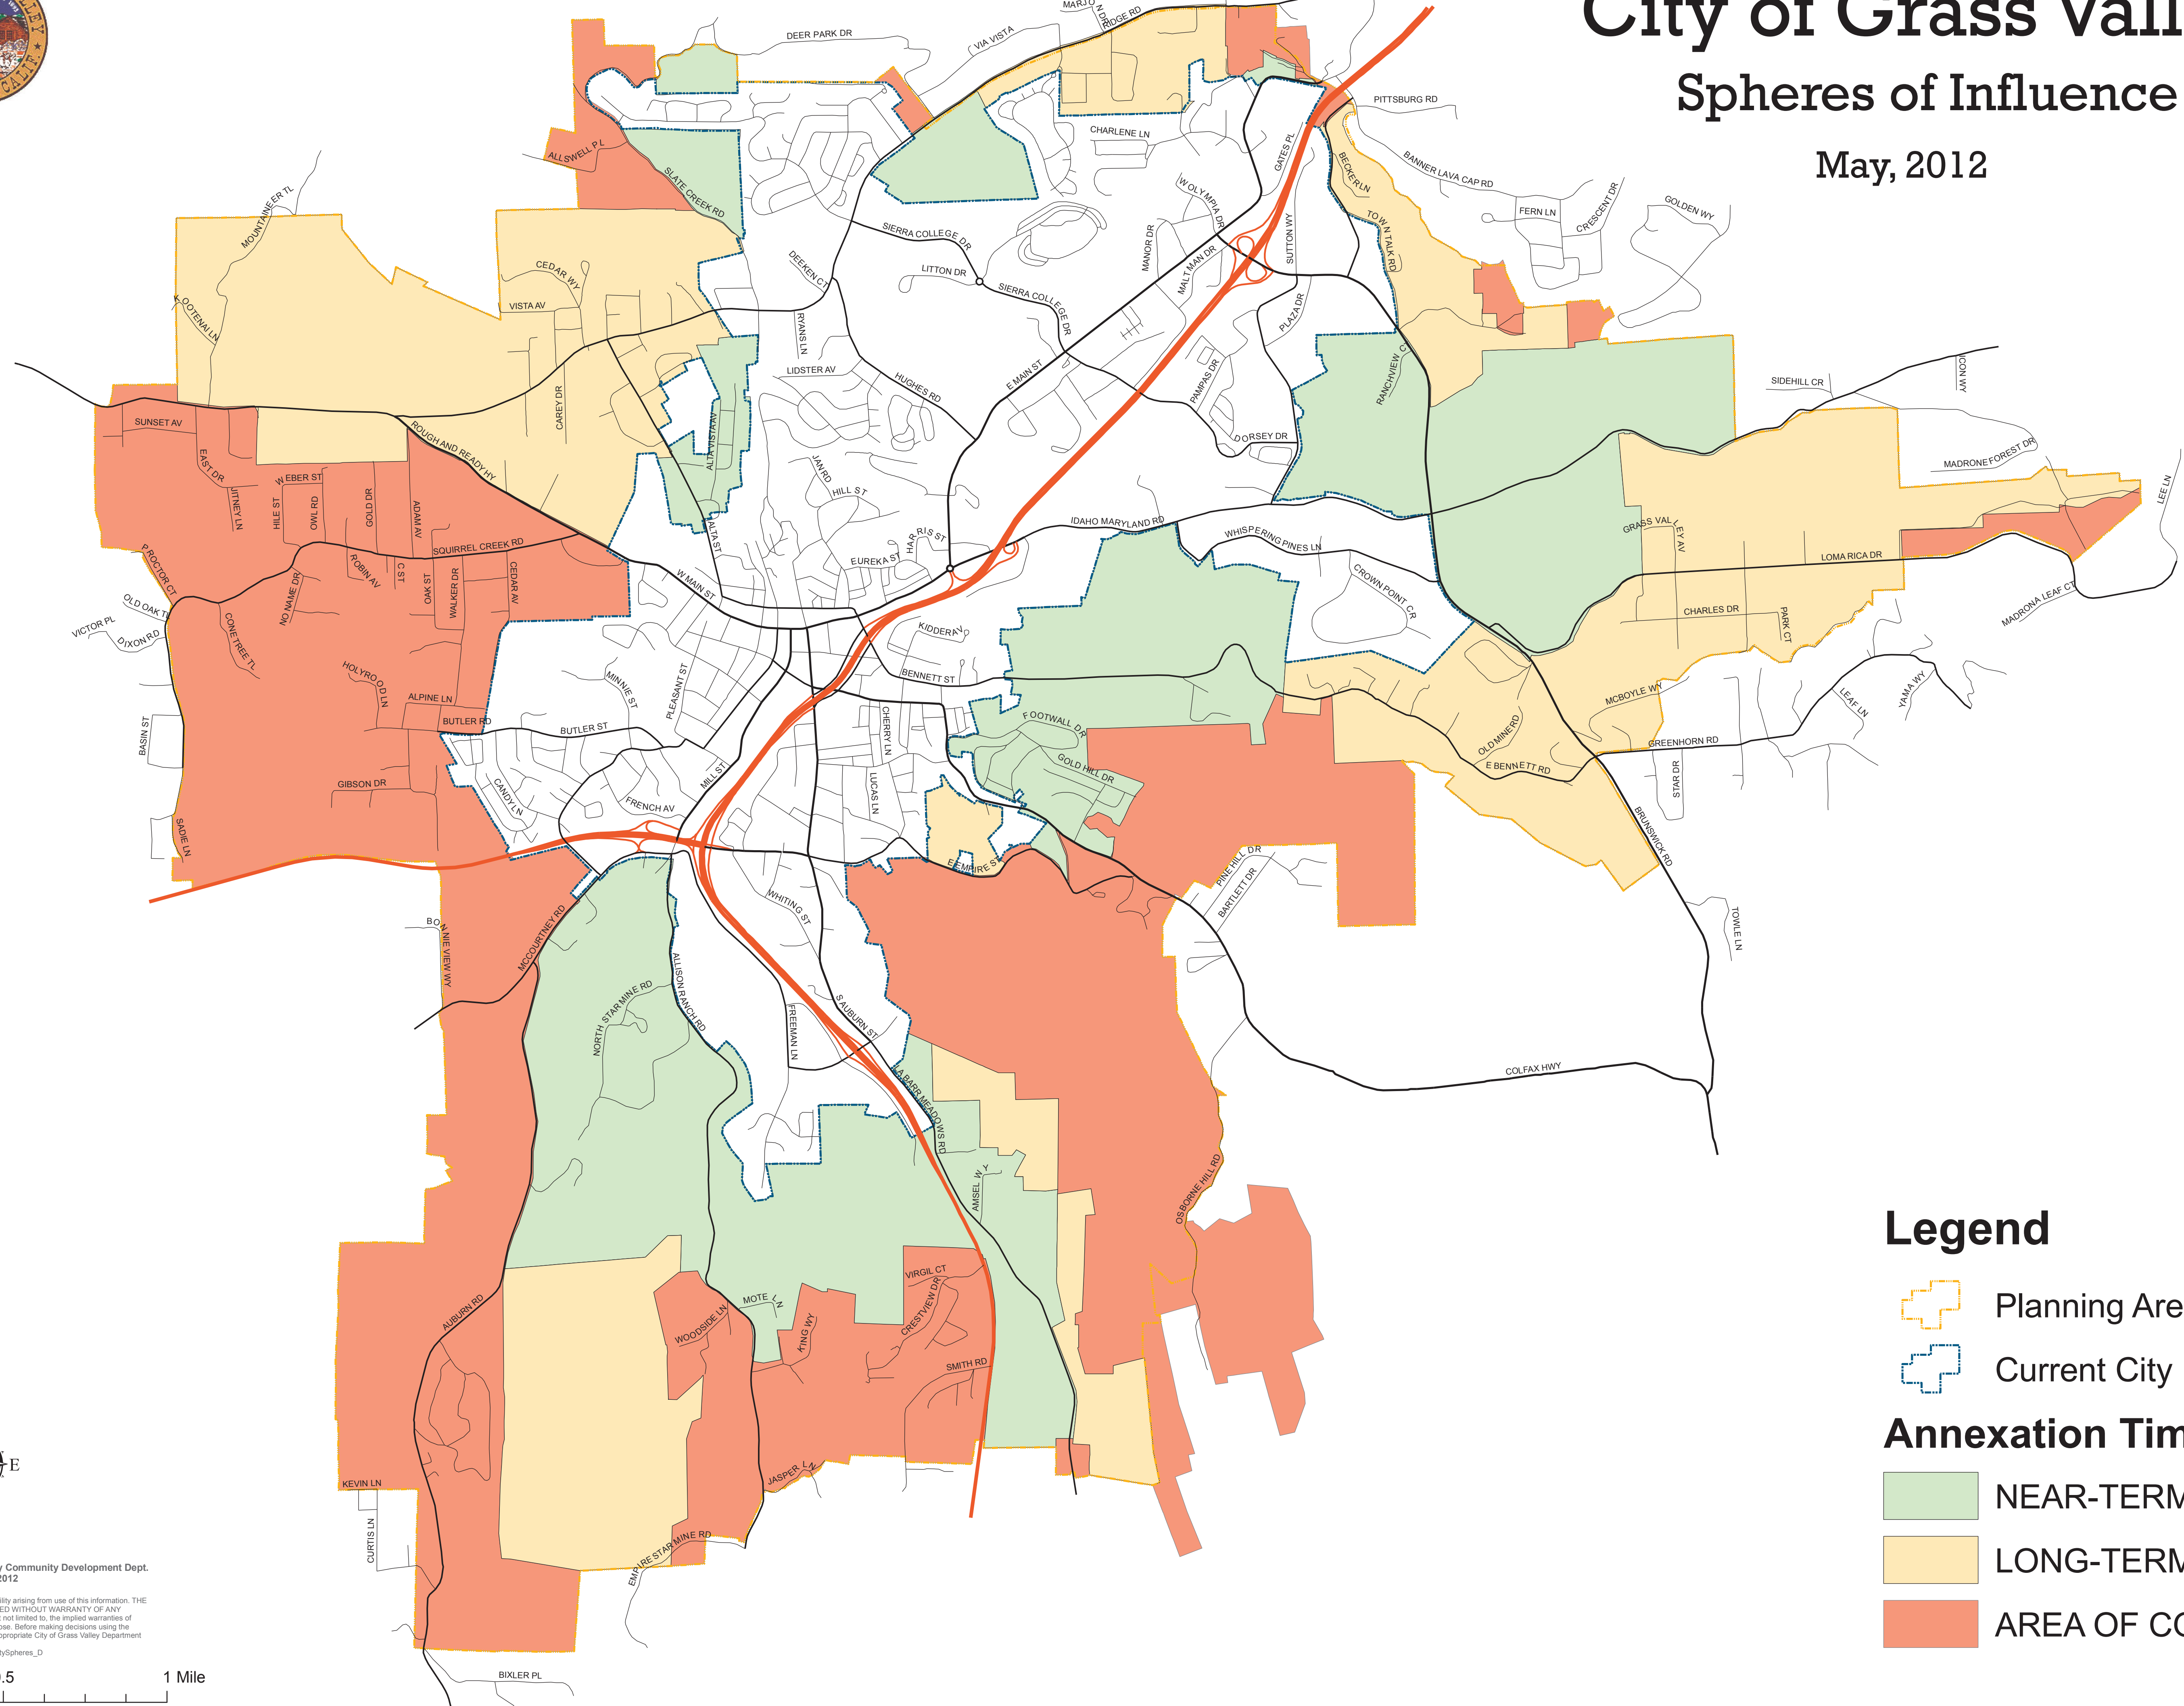

City of Grass Valley Spheres of Influence

May, 2012

Legend

Planning Area Boundary

Current City Limit

Annexation Timeline

NEAR-TERM

LONG-TERM

AREA OF CONCERN

Created by the City of Grass Valley Community Development Dept.
May, 2012

0 0.25 0.5 1 Mile